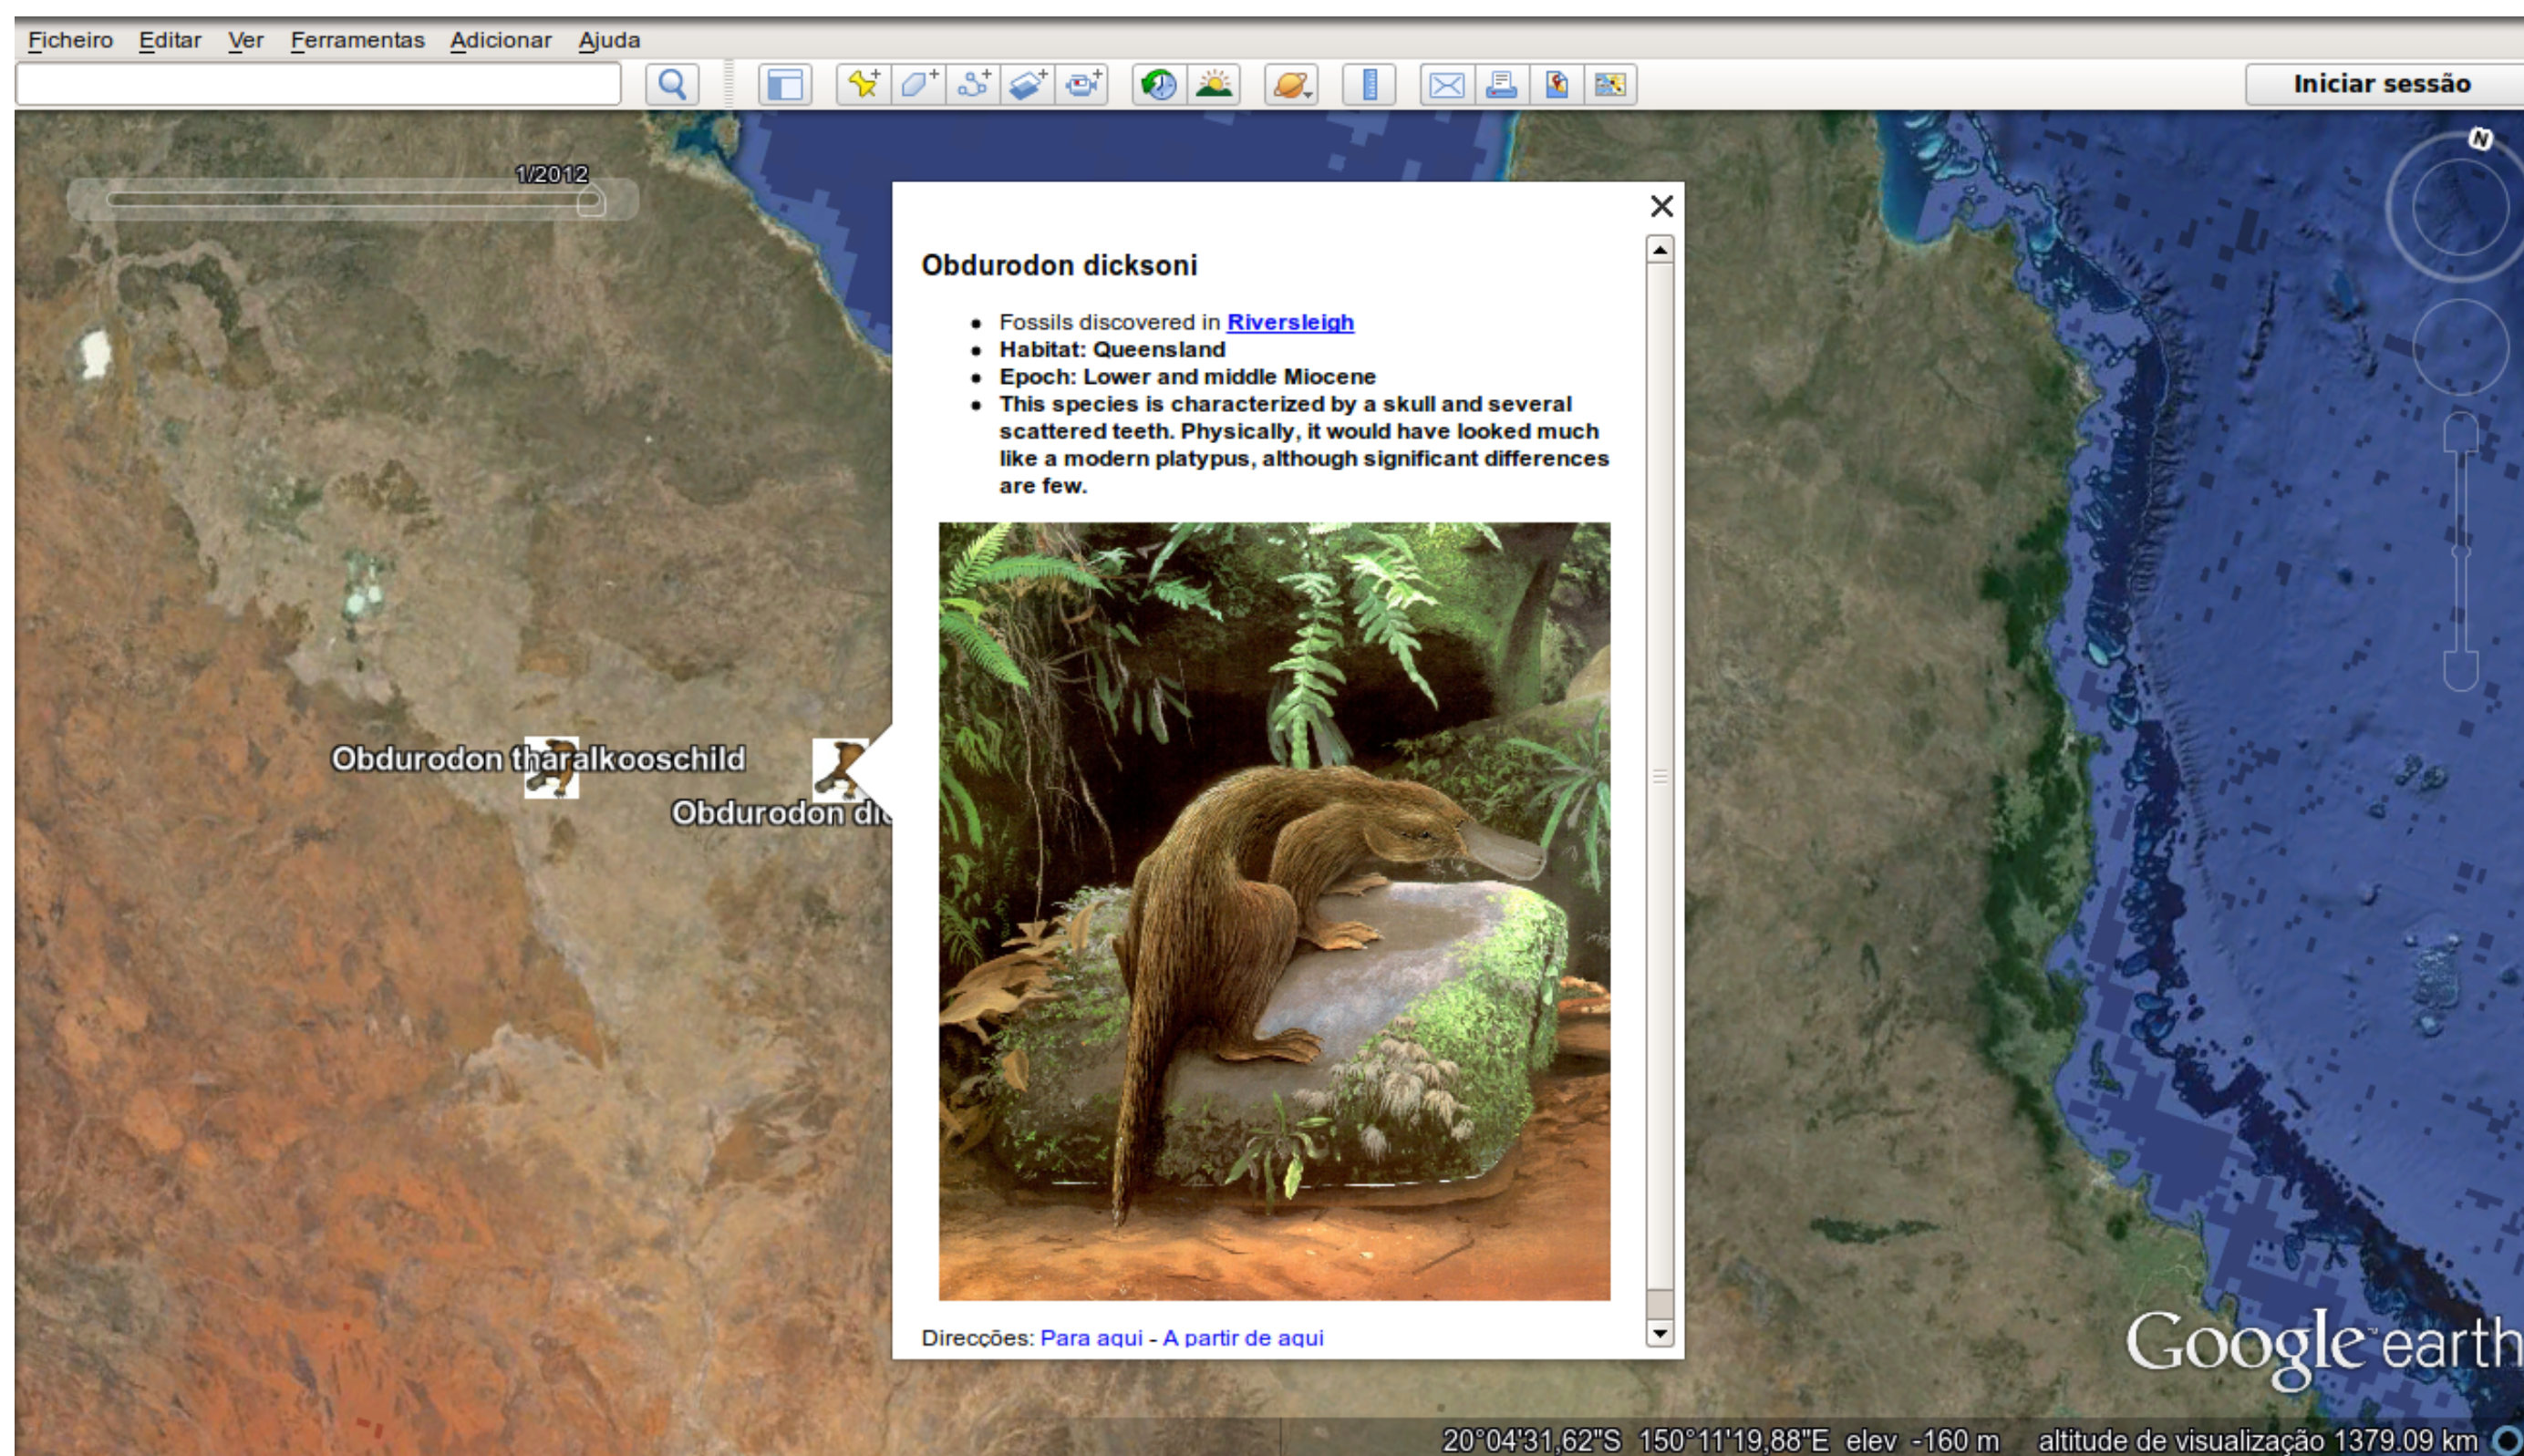

[Google Earth Geocaching Kml Download](#)